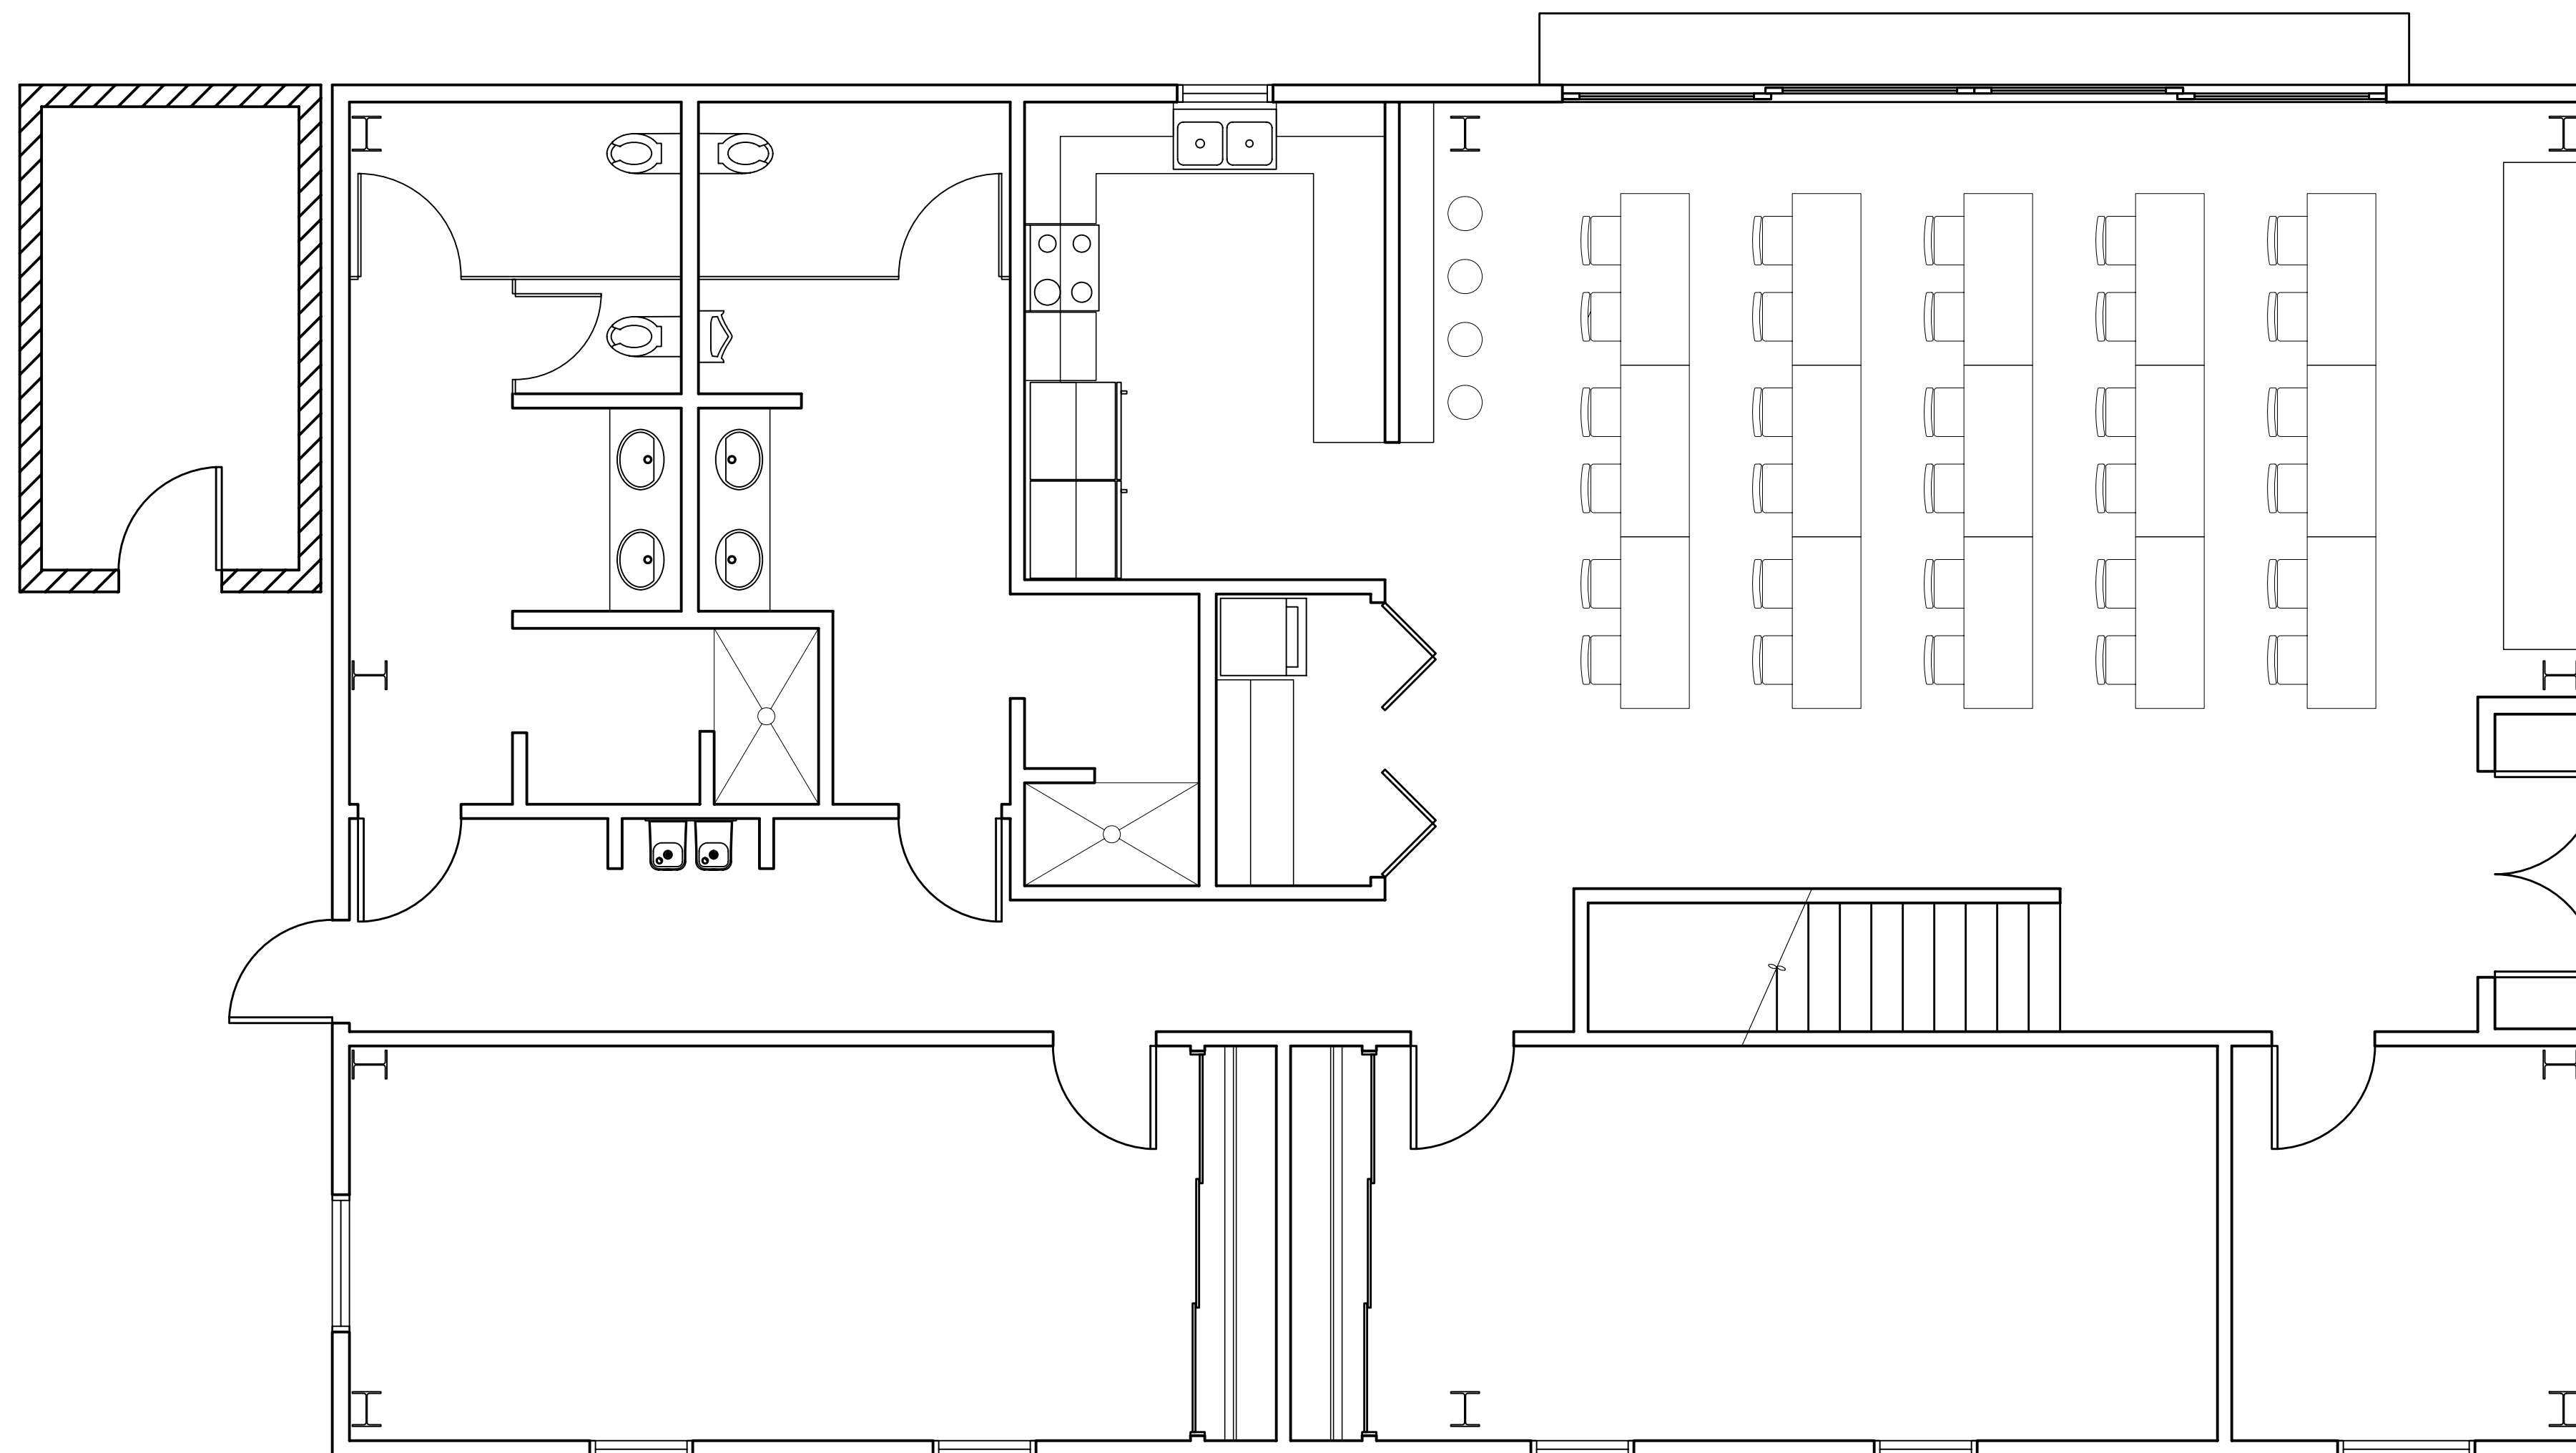

SKY OAKS FIELD STATION
SDSU FOUNDATION
San Diego, CA

Drawn By: _____ Checked By: _____

No.	Date	Description

Stamp:

Date: 01-06-09

Project No.: 08015

Sheet Titles:

1st Floor Plan

Sheet No.:

A-101

1st Floor Plan
1/4" = 1'-0"