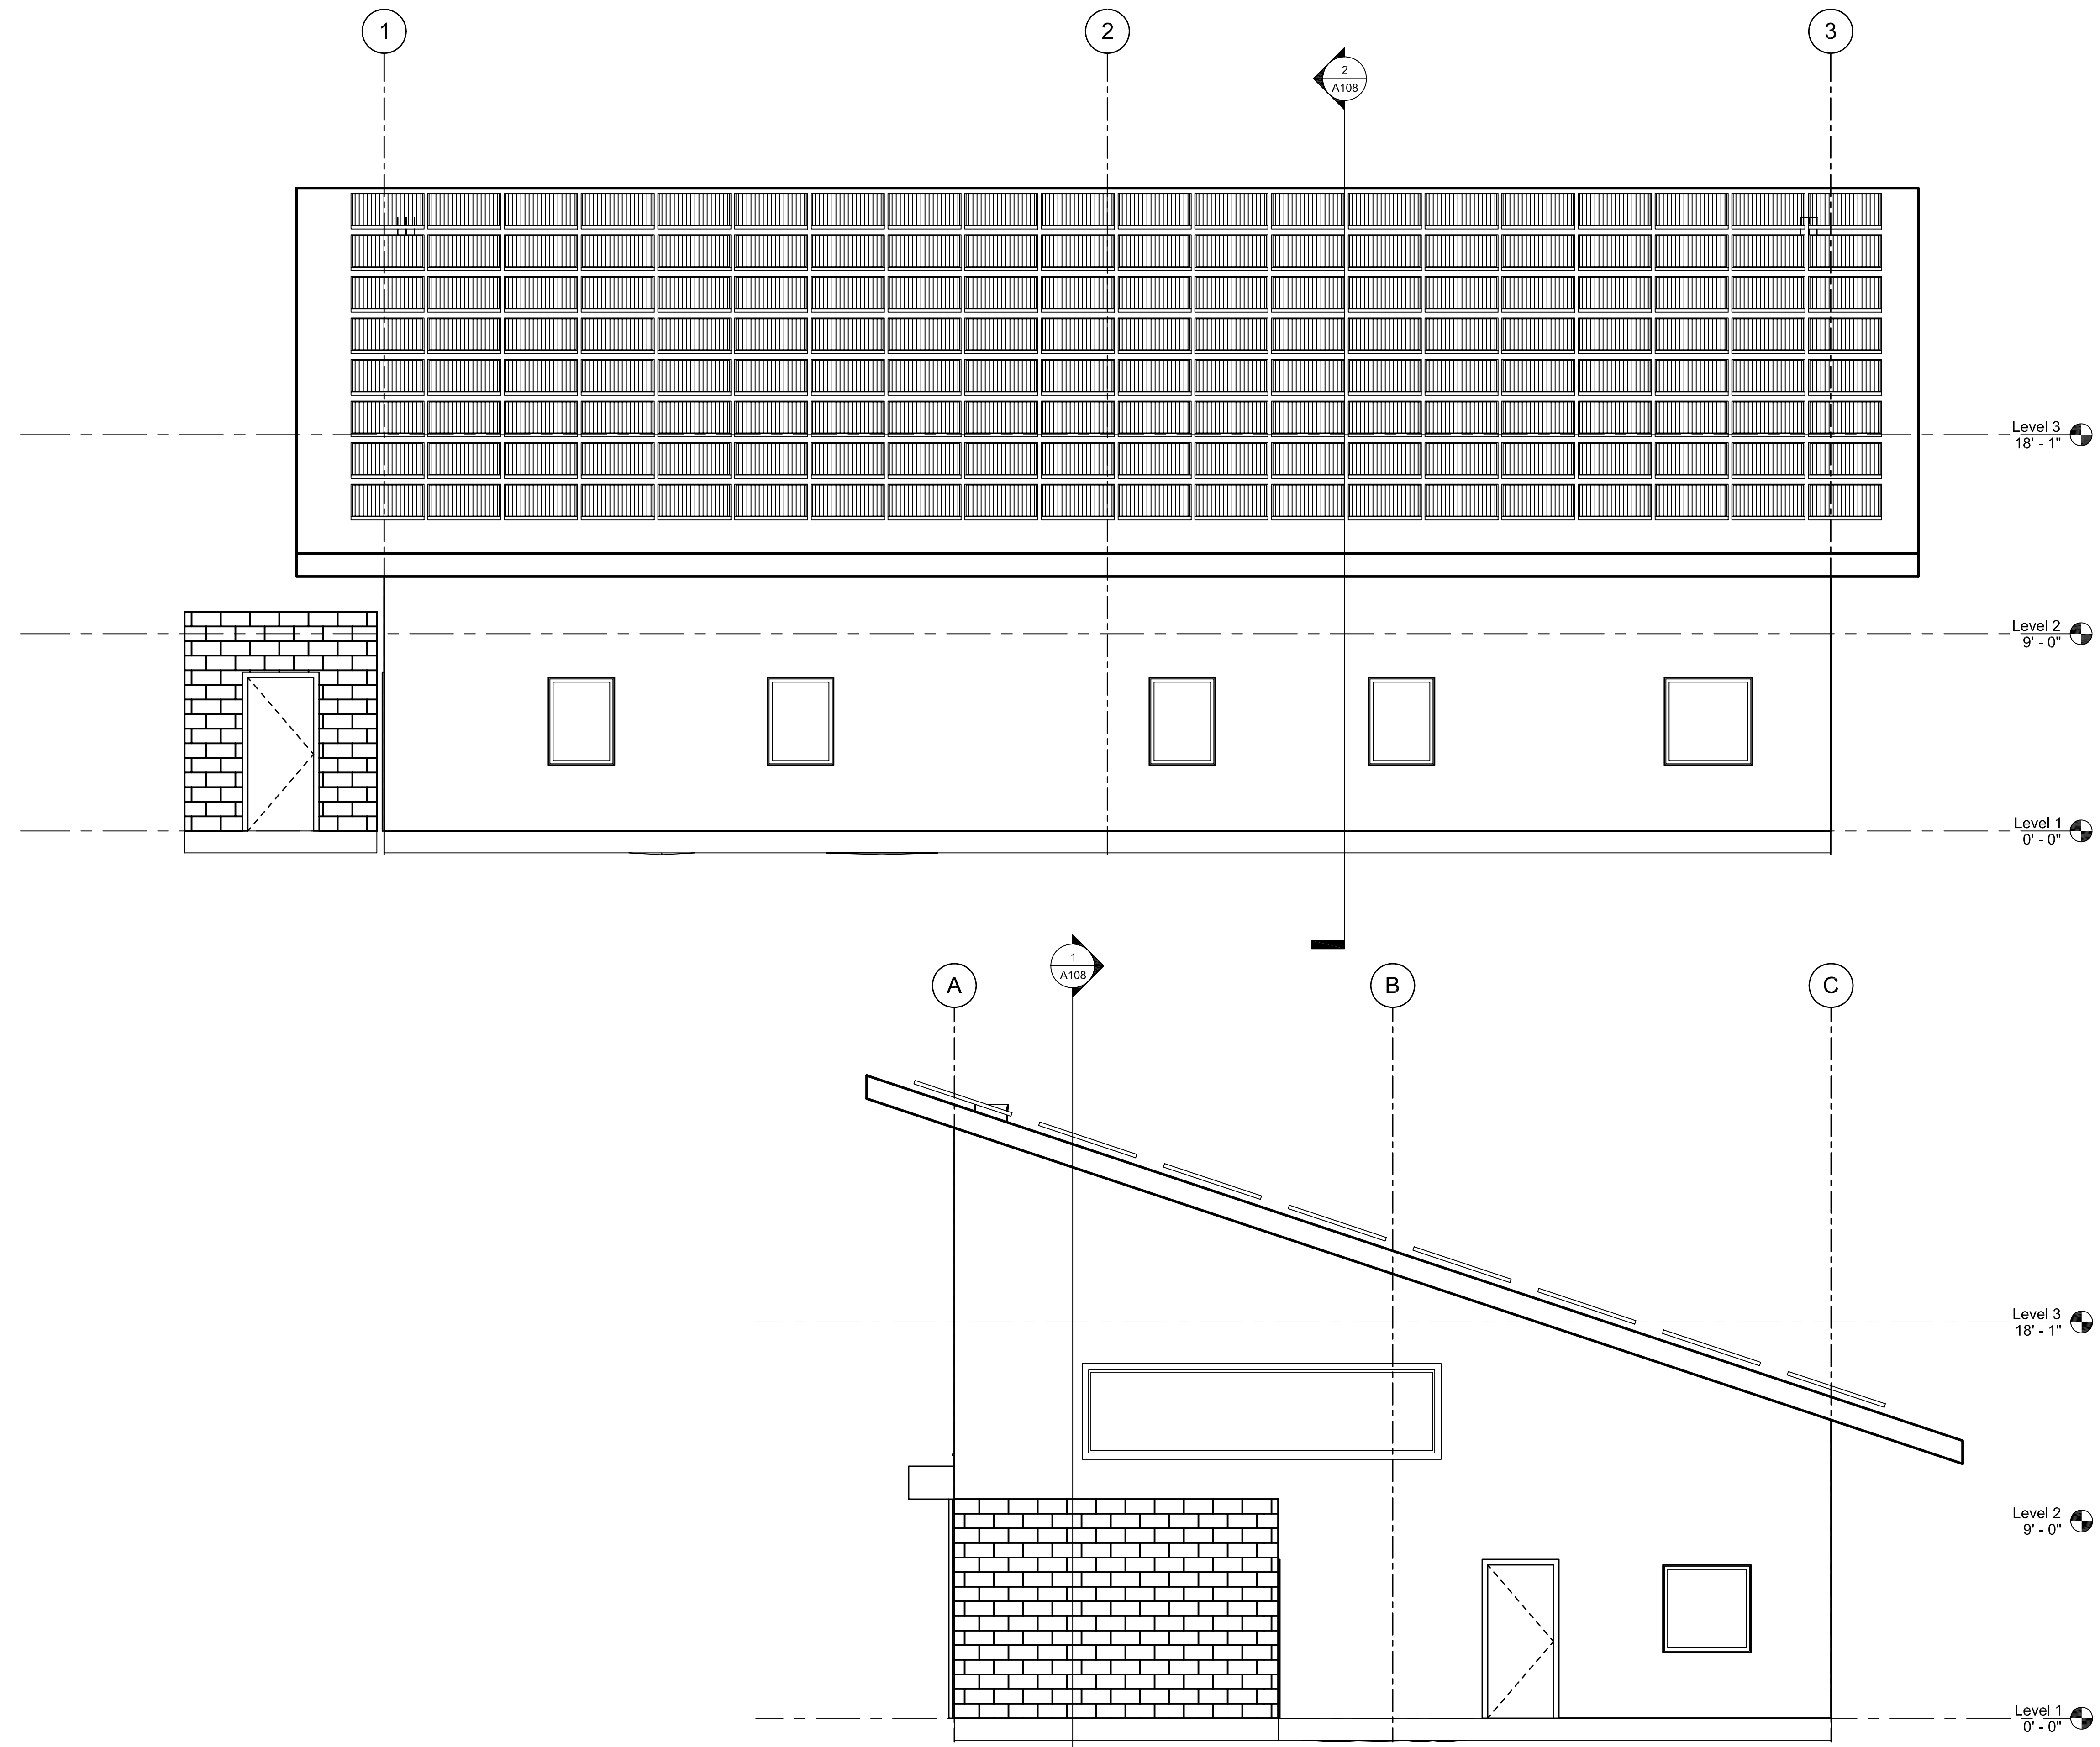

SKY OAKS FIELD STATION
SDSU FOUNDATION
San Diego, CA

Exterior Elevations
1/4" = 1'-0"

Drawn By: _____ Checked By: _____

No.	Date	Description

Date: _____

Project No.: _____

Sheet Titles:
EXTERIOR ELEVATIONS

Sheet No.: _____