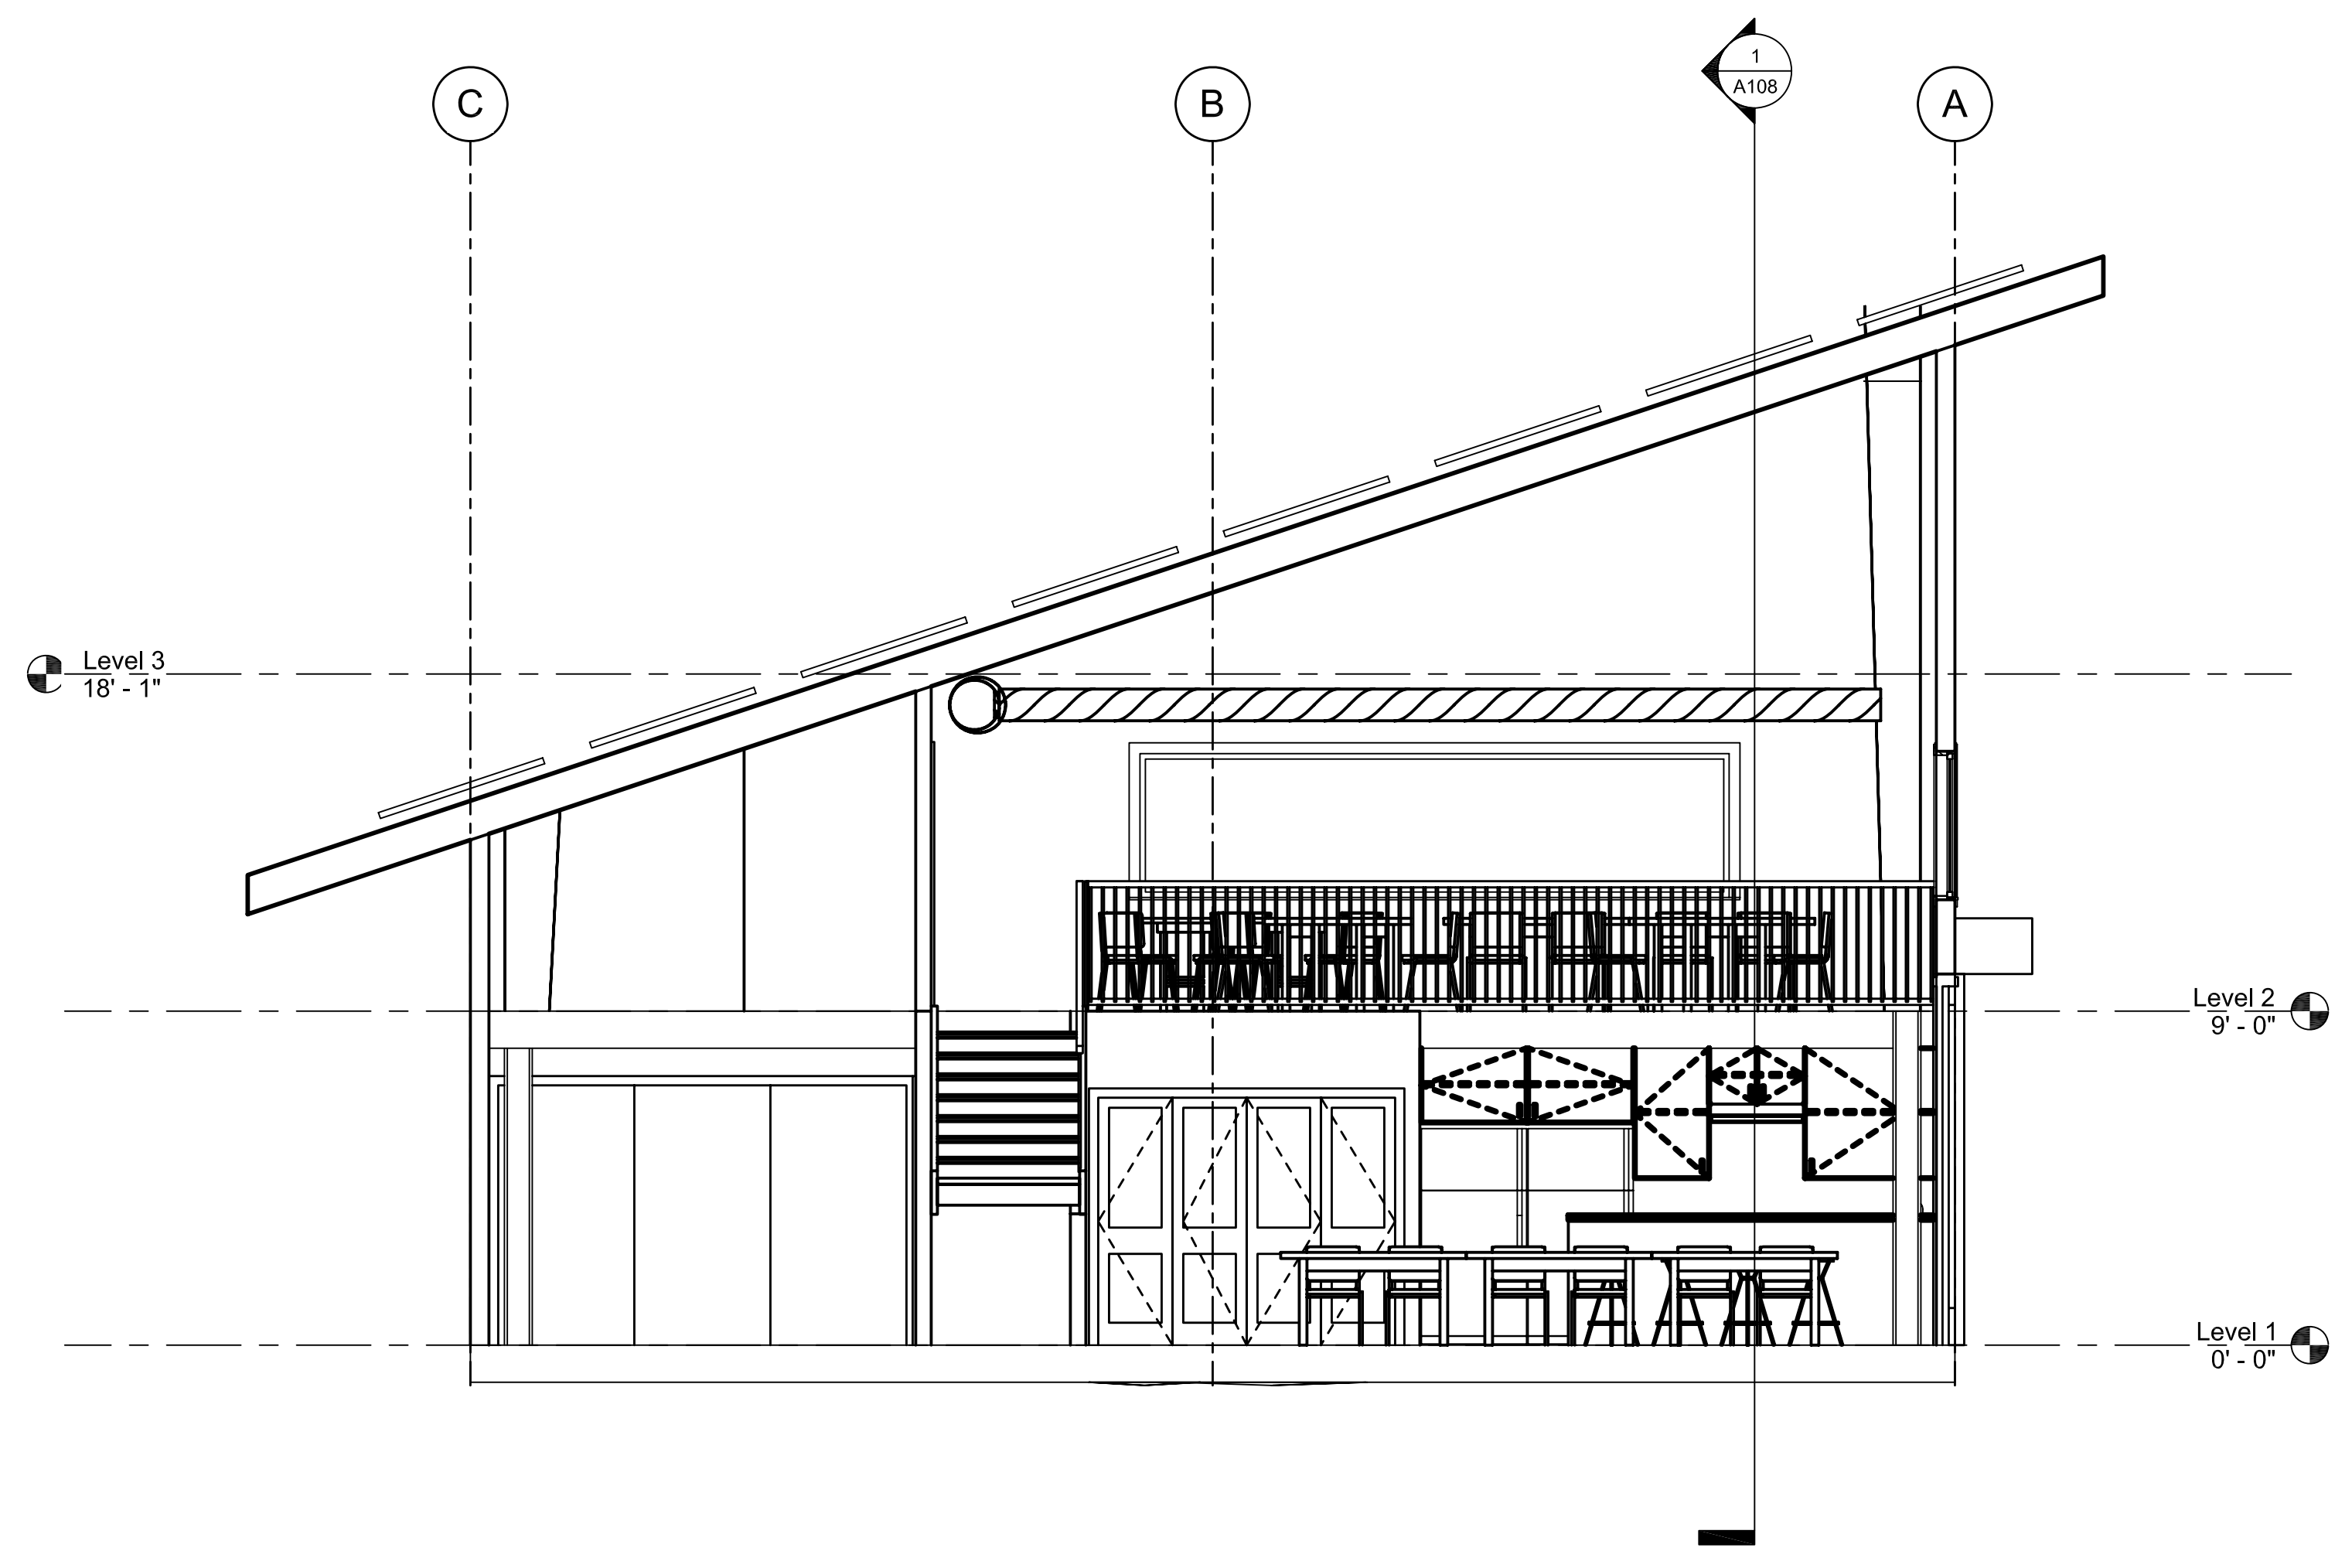

SKY OAKS FIELD STATION
SDSU FOUNDATION
San Diego, CA

Building Sections
1/4" = 1'-0"

Drawn By: _____ Checked By: _____

No.	Date	Issue Description

Date: _____

Project No.: _____

Sheet Titles:

BUILDING
SECTIONS

Sheet No.:

A-108