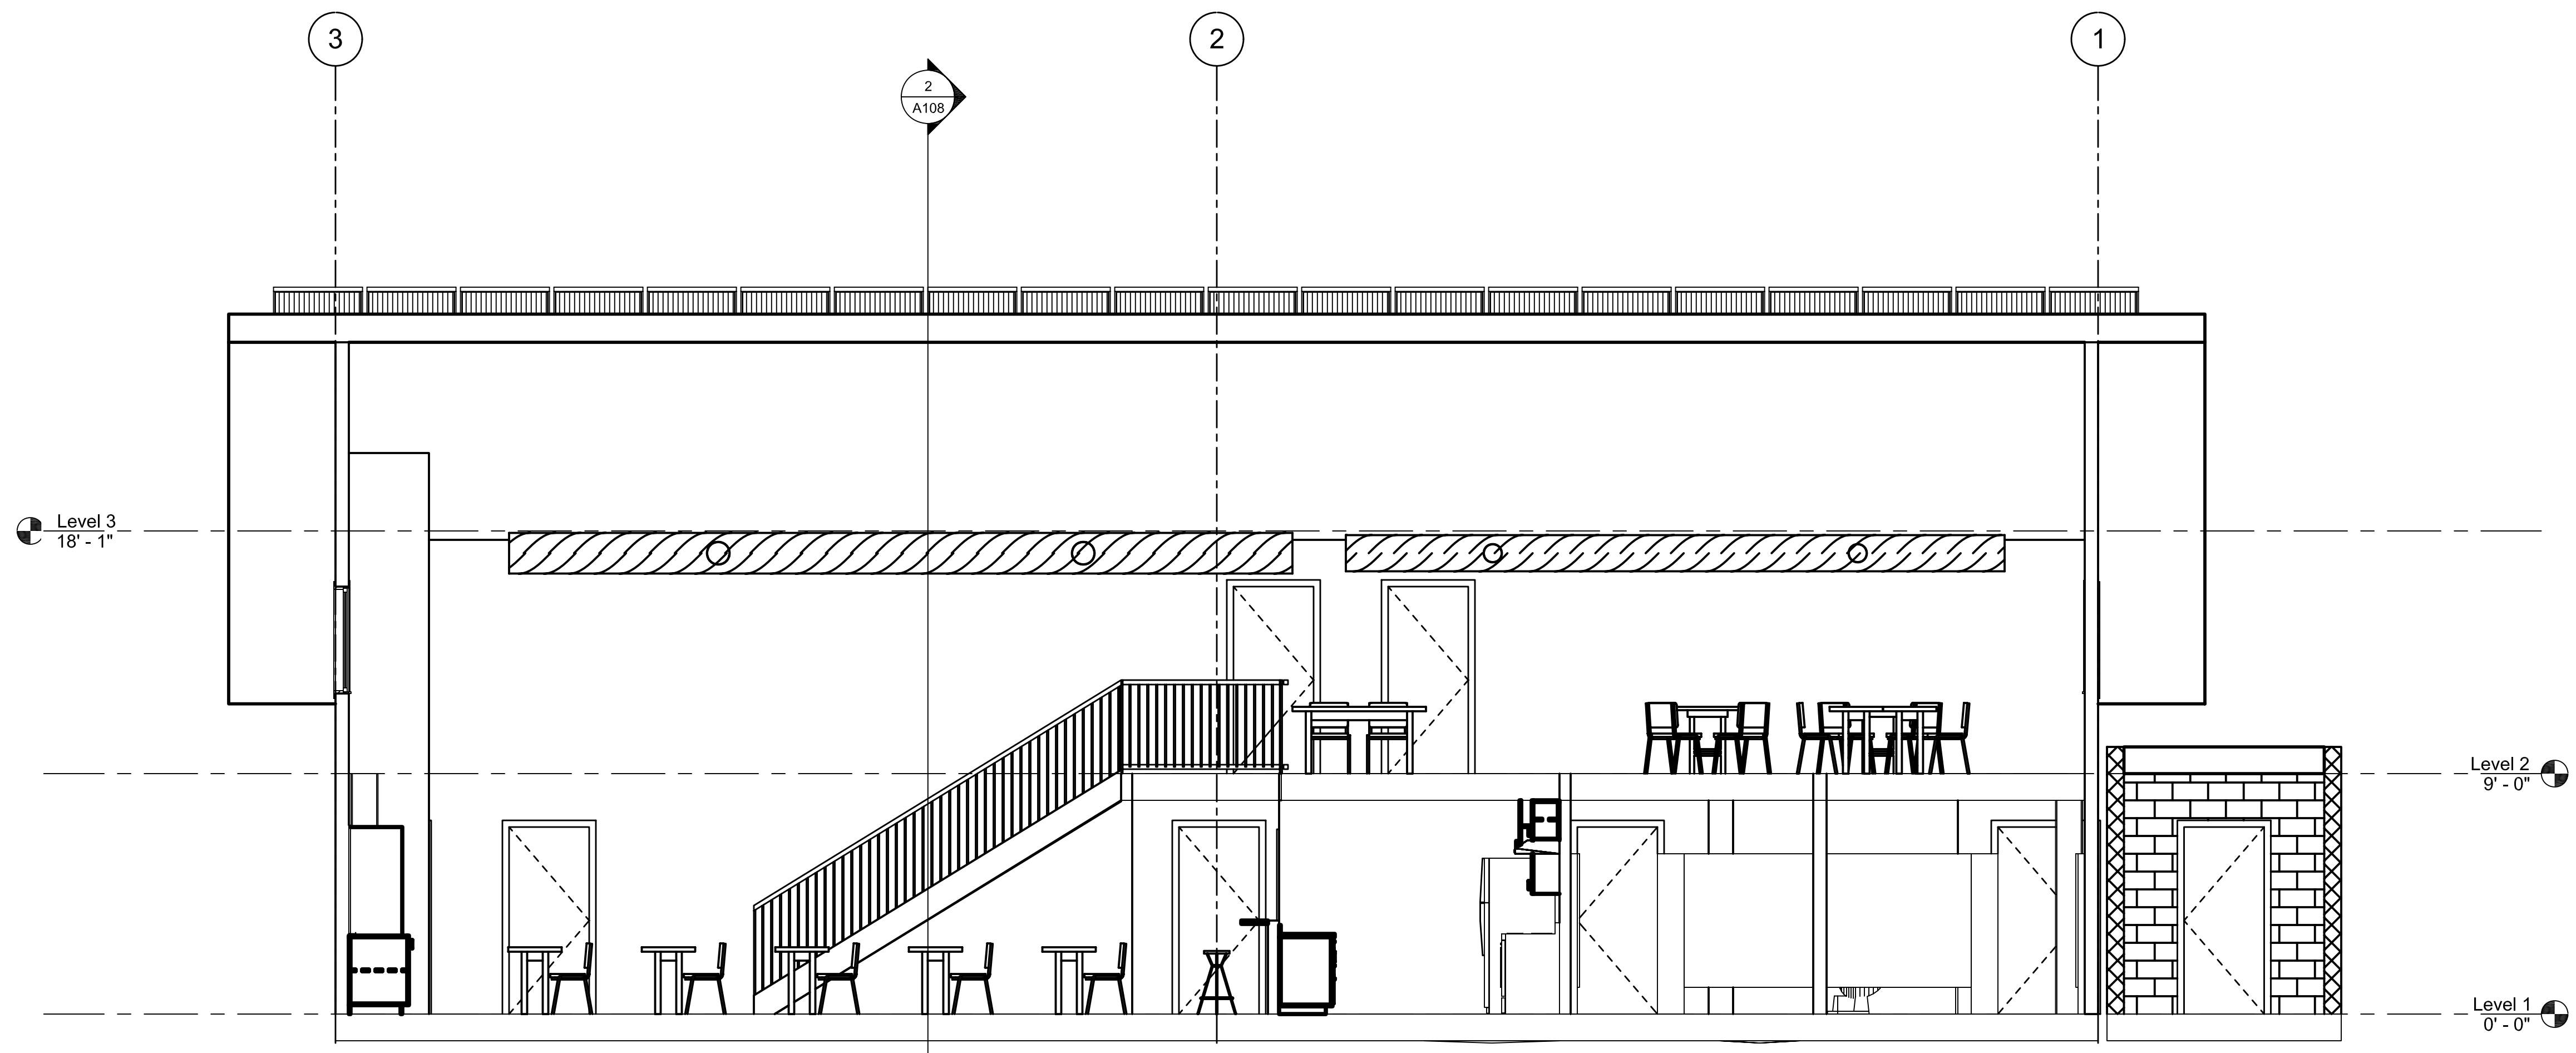

SKY OAKS FIELD STATION
SDSU FOUNDATION
San Diego, CA

Building Sections
1/4" = 1'-0"

Drawn By: _____ Checked By: _____

No.	Date	Issue Description

Date: _____

Project No.: _____

Sheet Titles:

BUILDING
SECTIONS

Sheet No.:

A-108