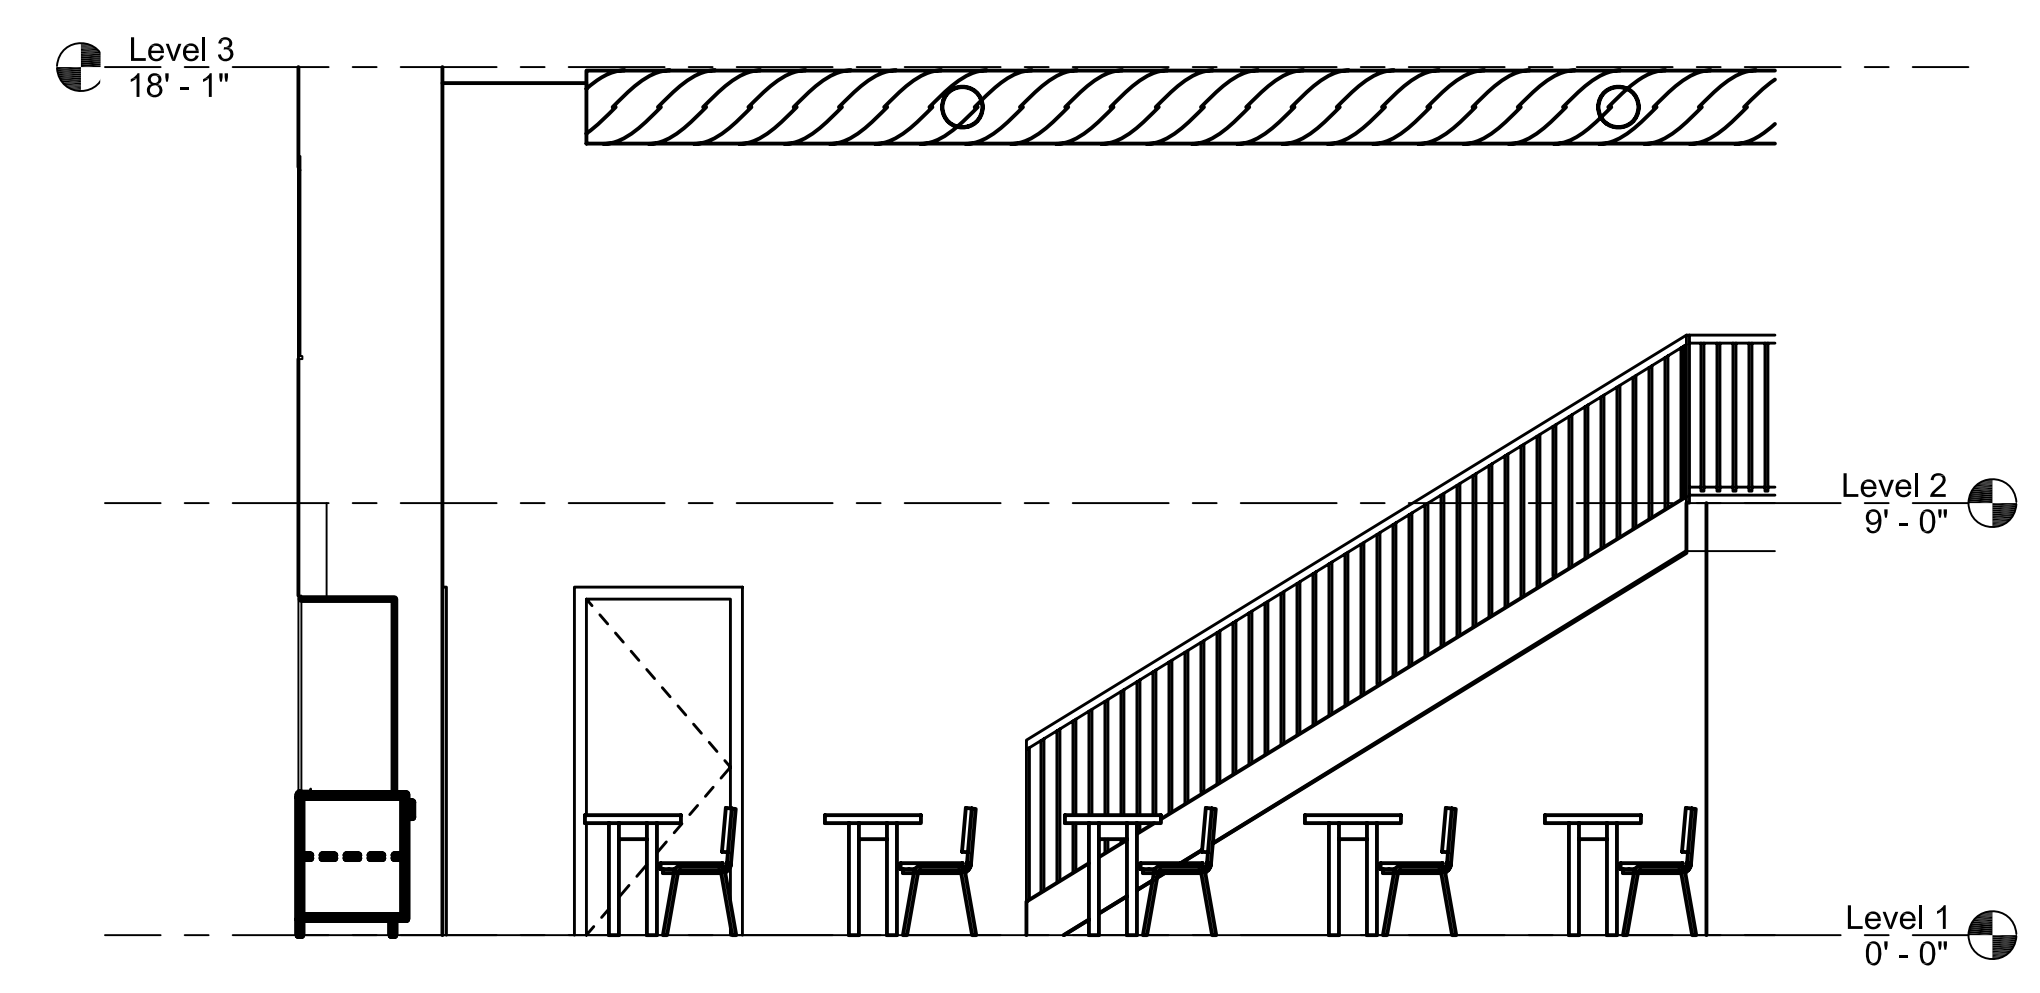

SKY OAKS FIELD STATION
SDSU FOUNDATION
San Diego, CA

Interior Elevations
1/4" = 1'-0"

Drawn By: _____ Checked By: _____

No.	Date	Description

Date: _____

Project No.: _____

Sheet Titles:

INTERIOR
ELEVATIONS