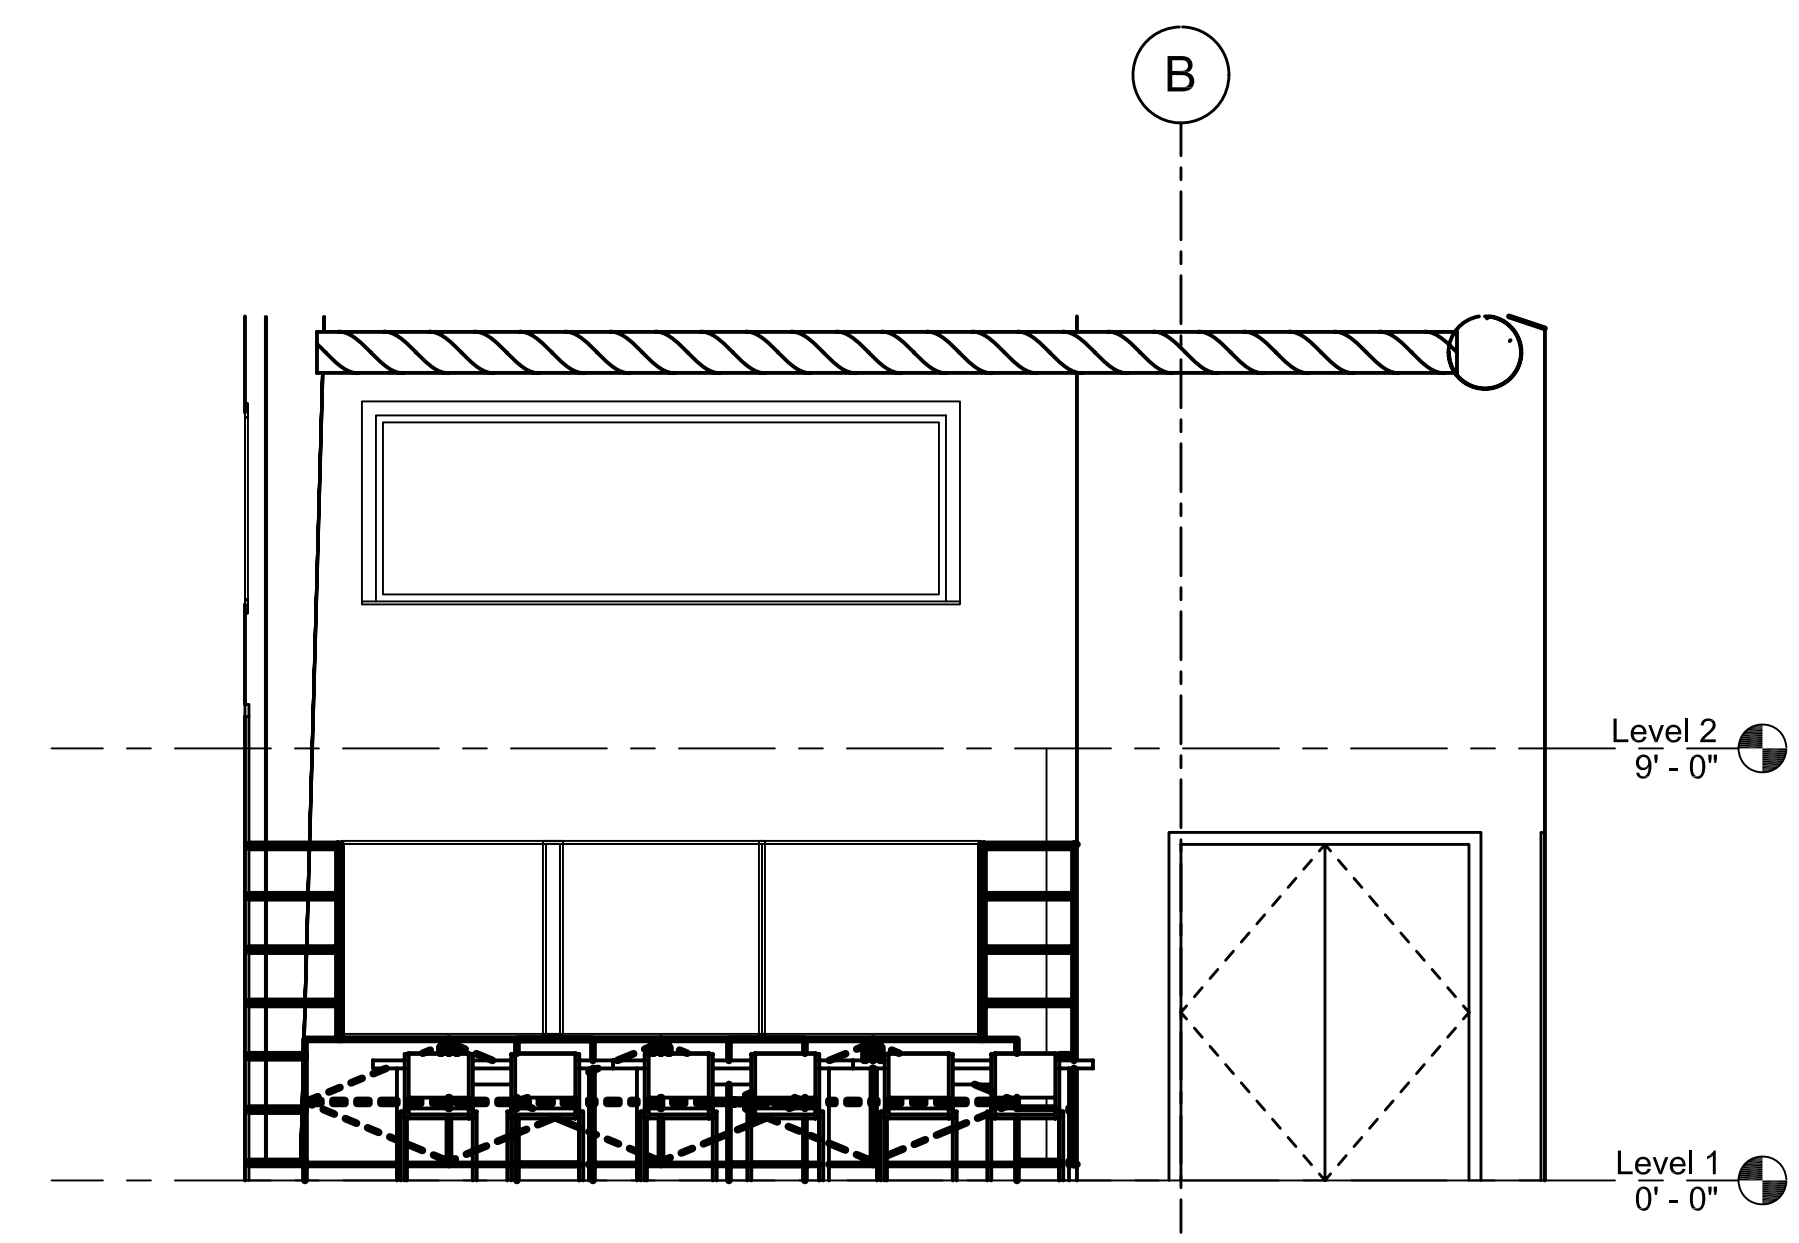

SKY OAKS FIELD STATION
SDSU FOUNDATION
San Diego, CA

Interior Elevations
1/4" = 1'-0"

Drawn By: _____ Checked By: _____

No.	Date	Description

Date: _____

Project No.: _____

Sheet Titles:

INTERIOR
ELEVATIONS