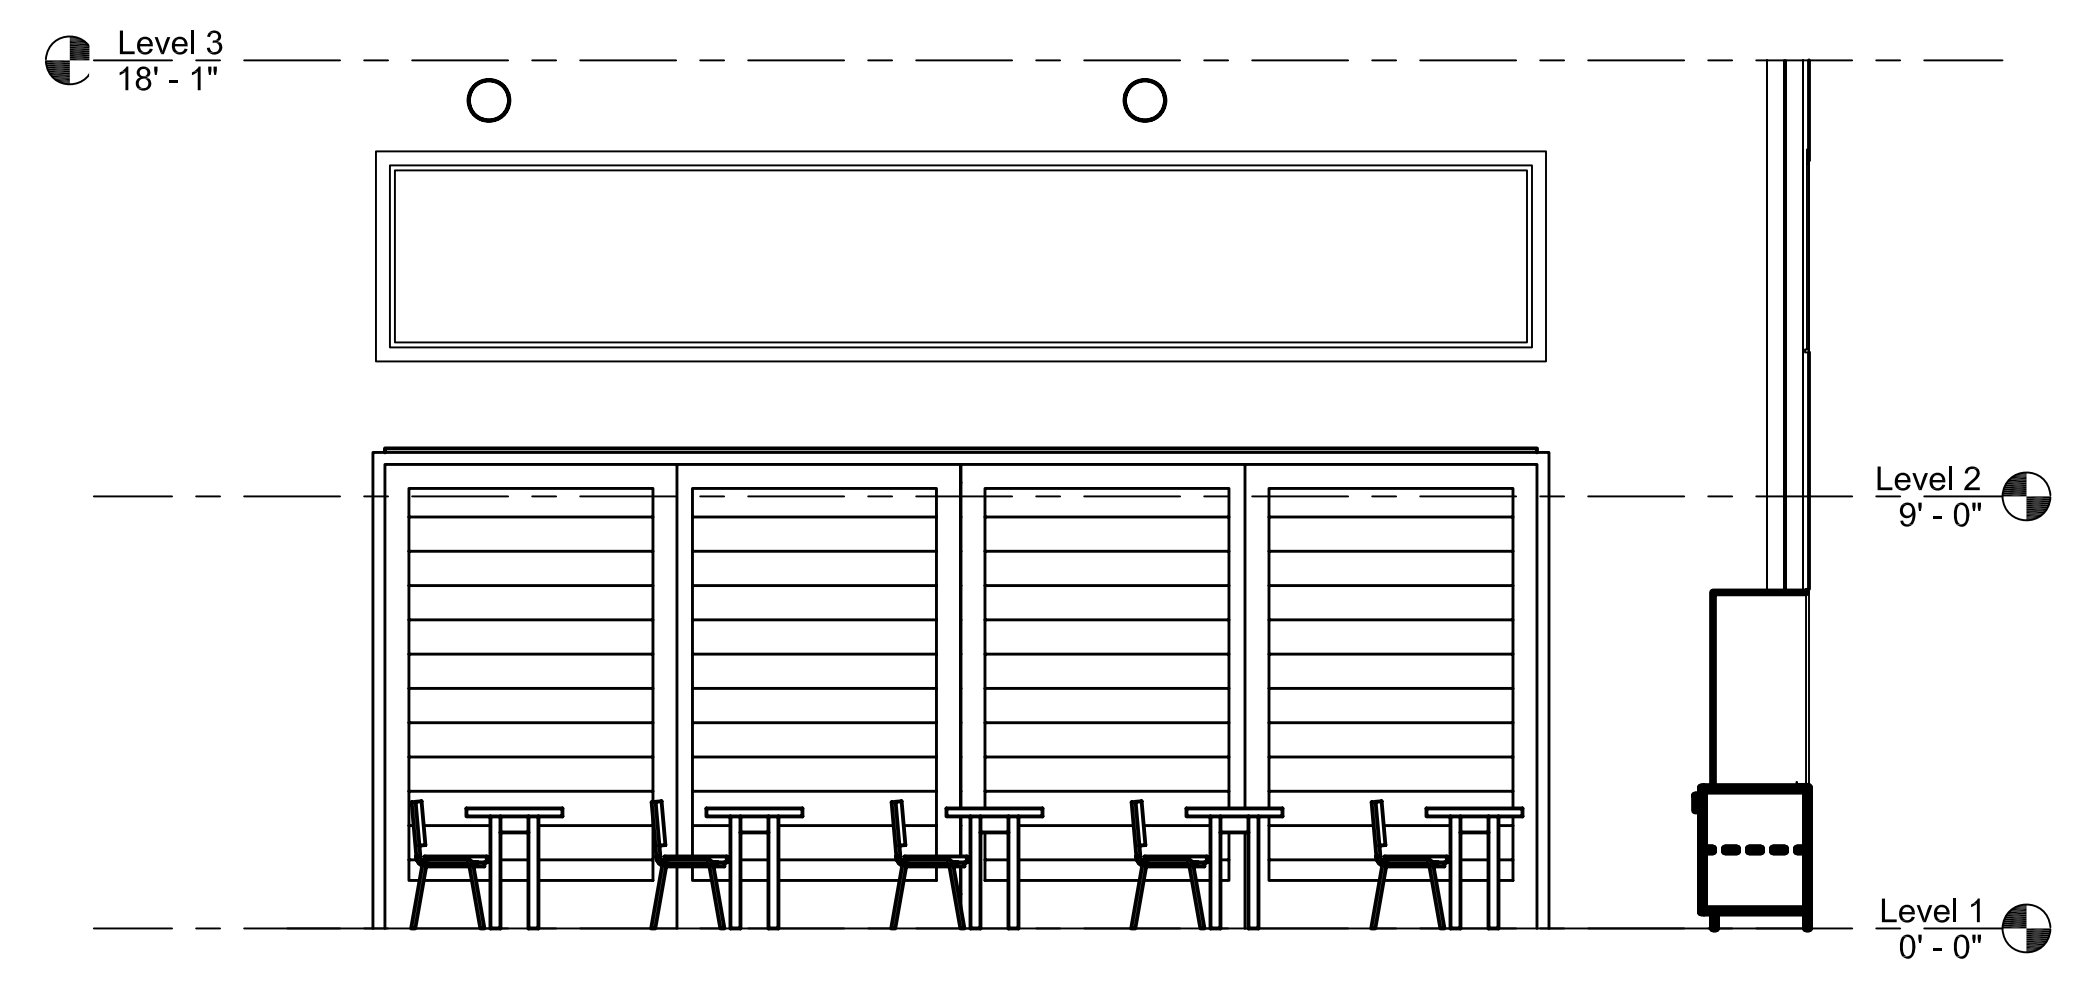

SKY OAKS FIELD STATION
SDSU FOUNDATION
San Diego, CA

Interior Elevations
1/4" = 1'-0"

Drawn By: _____ Checked By: _____

No.	Date	Description

Date: _____

Project No.: _____

Sheet Titles:

INTERIOR
ELEVATIONS