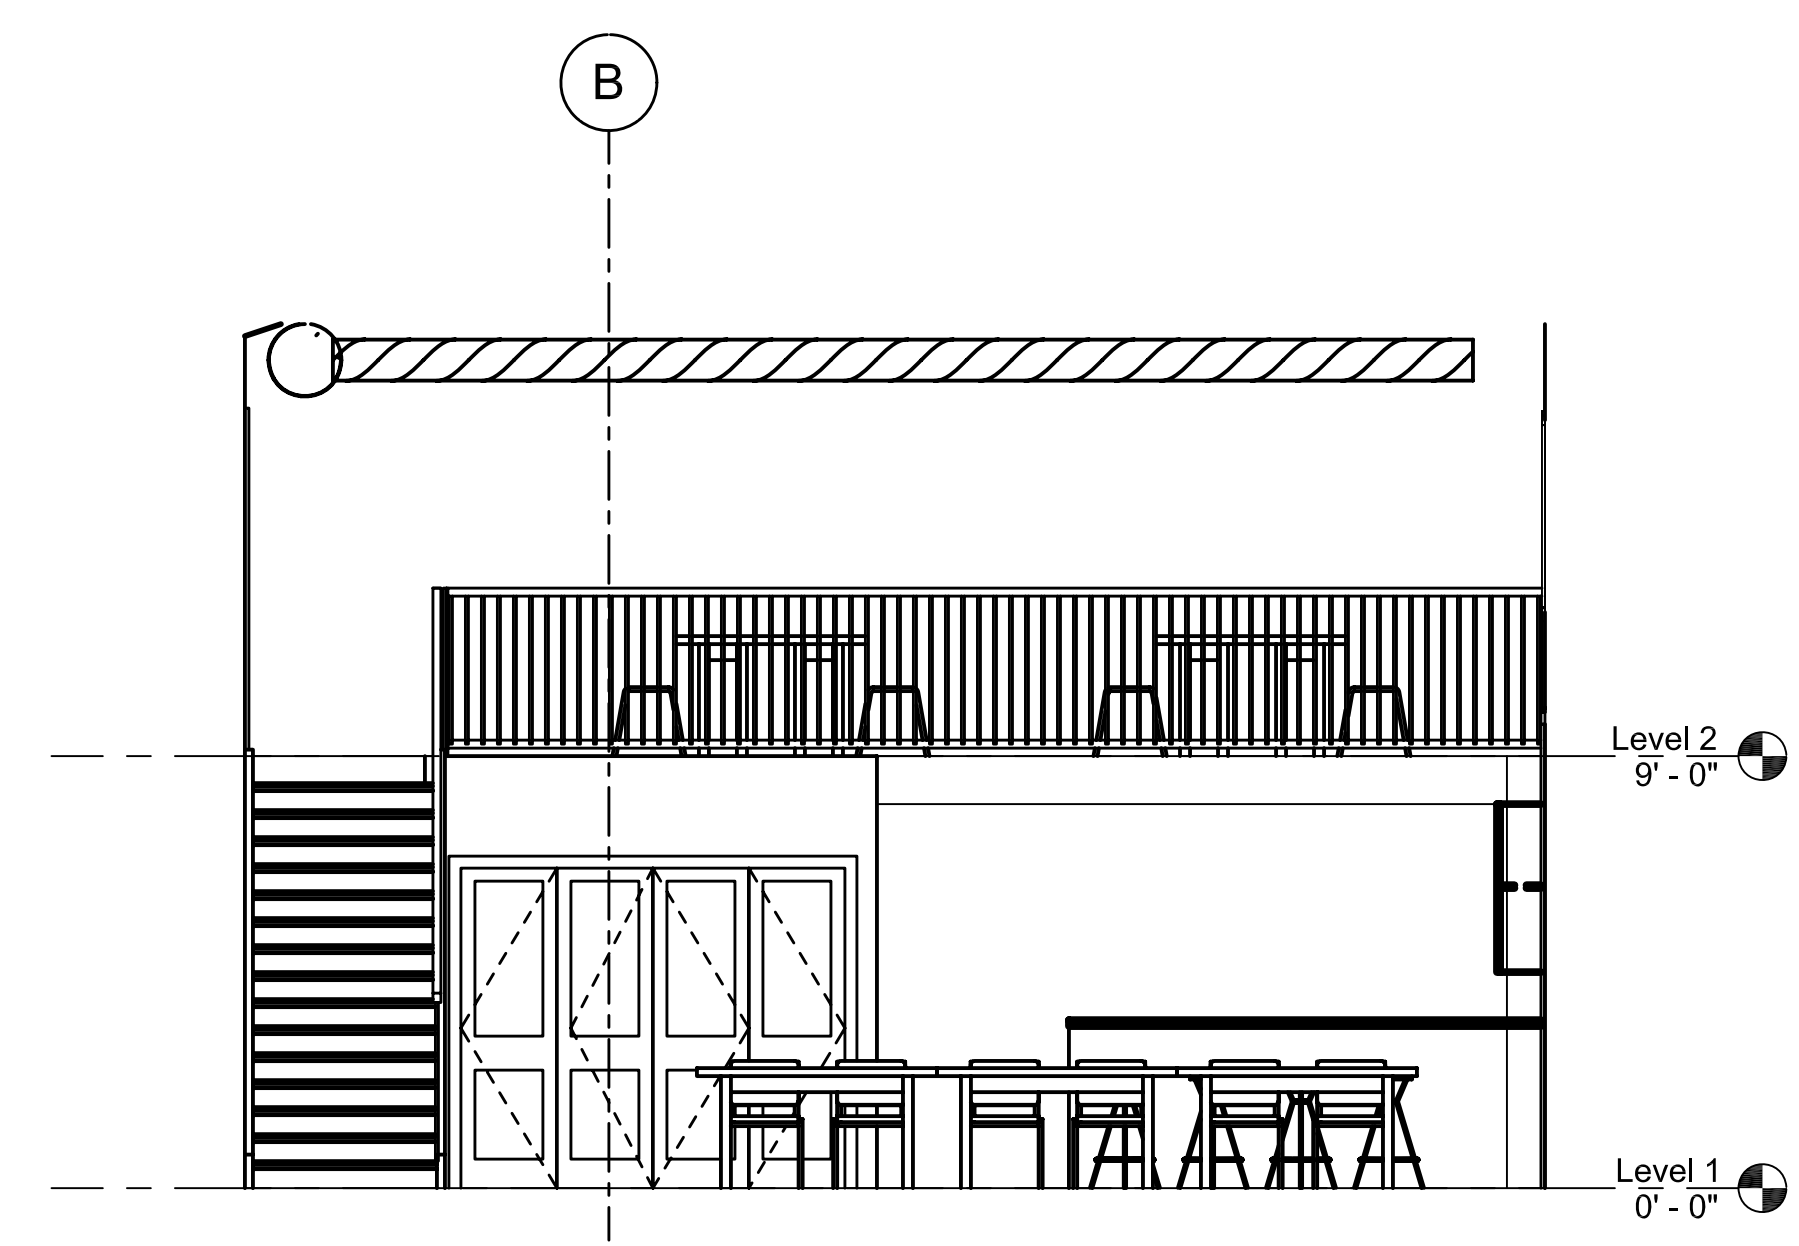

SKY OAKS FIELD STATION
SDSU FOUNDATION
San Diego, CA

Interior Elevations
1/4" = 1'-0"

Drawn By: _____ Checked By: _____

No.	Date	Description

Date: _____

Project No.: _____

Sheet Titles:

INTERIOR
ELEVATIONS